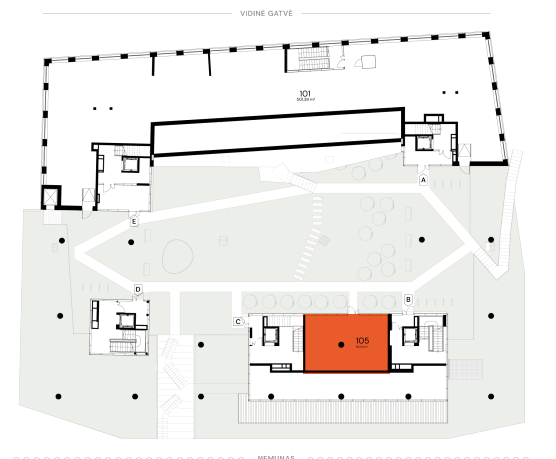

K105

Available commercial premises

Floor 2

Area 65,53 m²

Finishing Partial

compass

Floor plan

Block plan