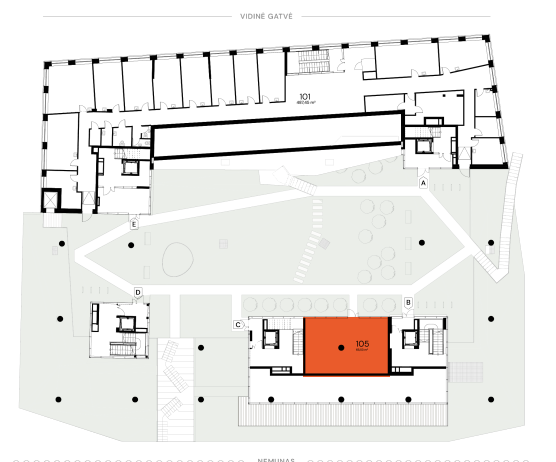

# K105

Available commercial premises

Floor 2

Area 65,53 m<sup>2</sup>

Finishing Partial

 compass

Floor plan

Block plan