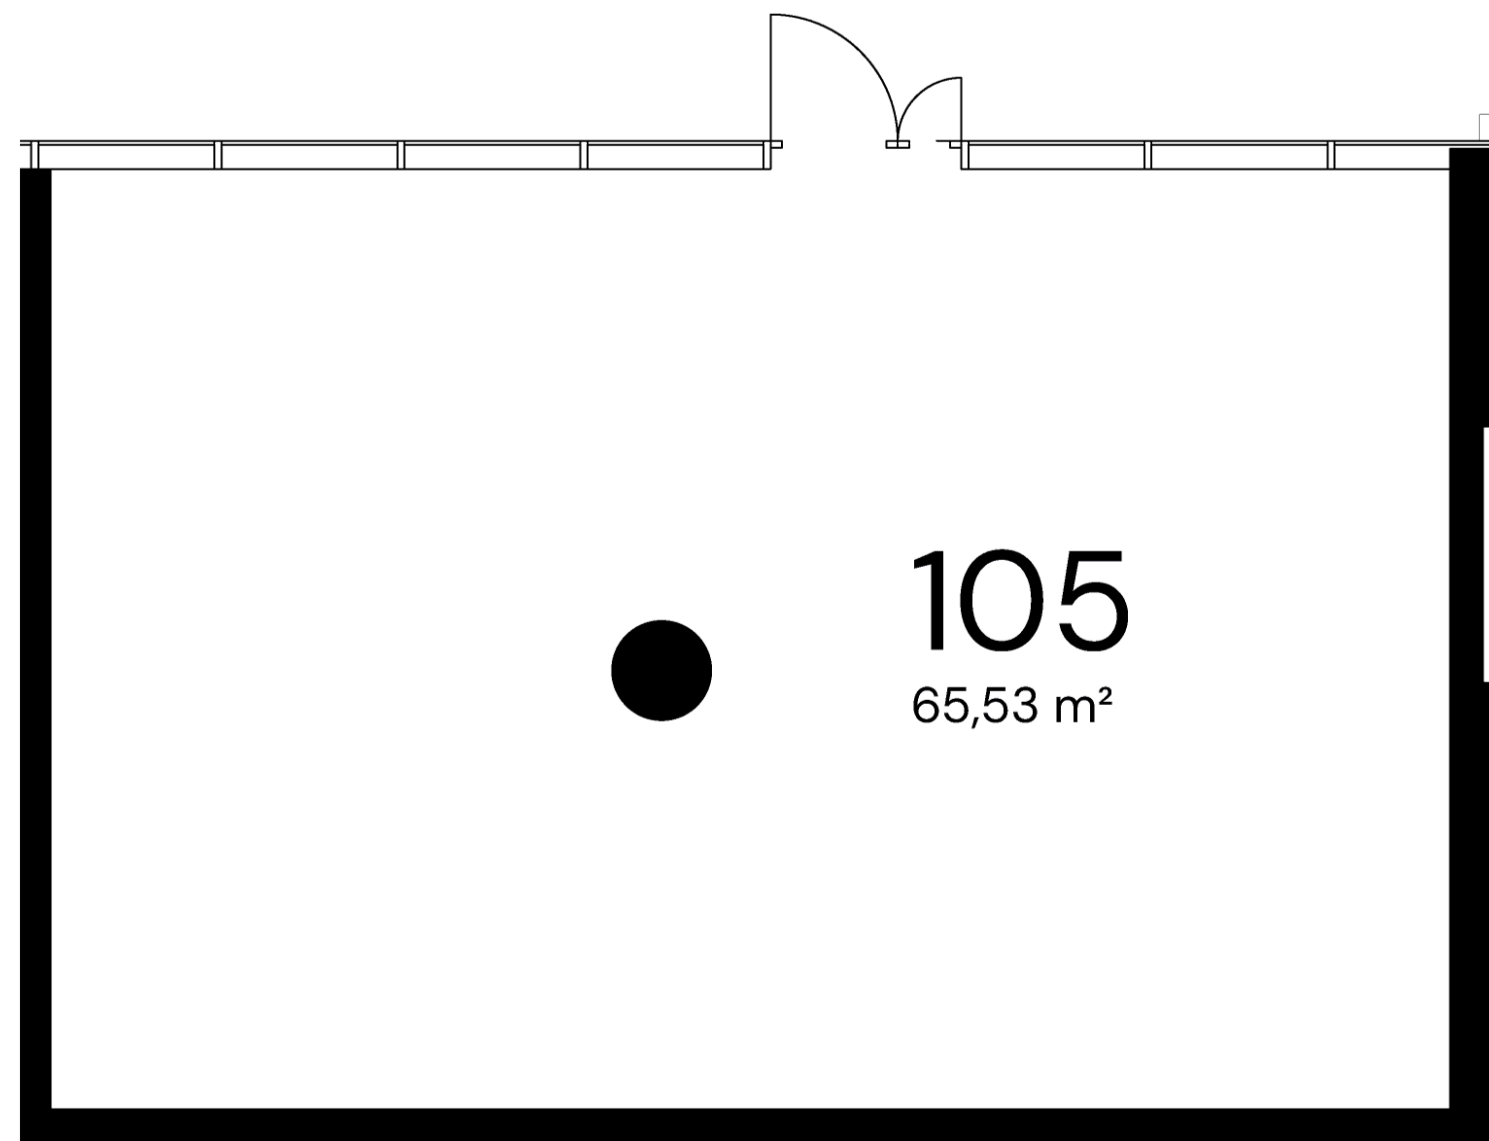

# K105

Available commercial premises

Floor 2

Area 65,53 m<sup>2</sup>

Finishing Partial

 compass

Floor plan

Block plan