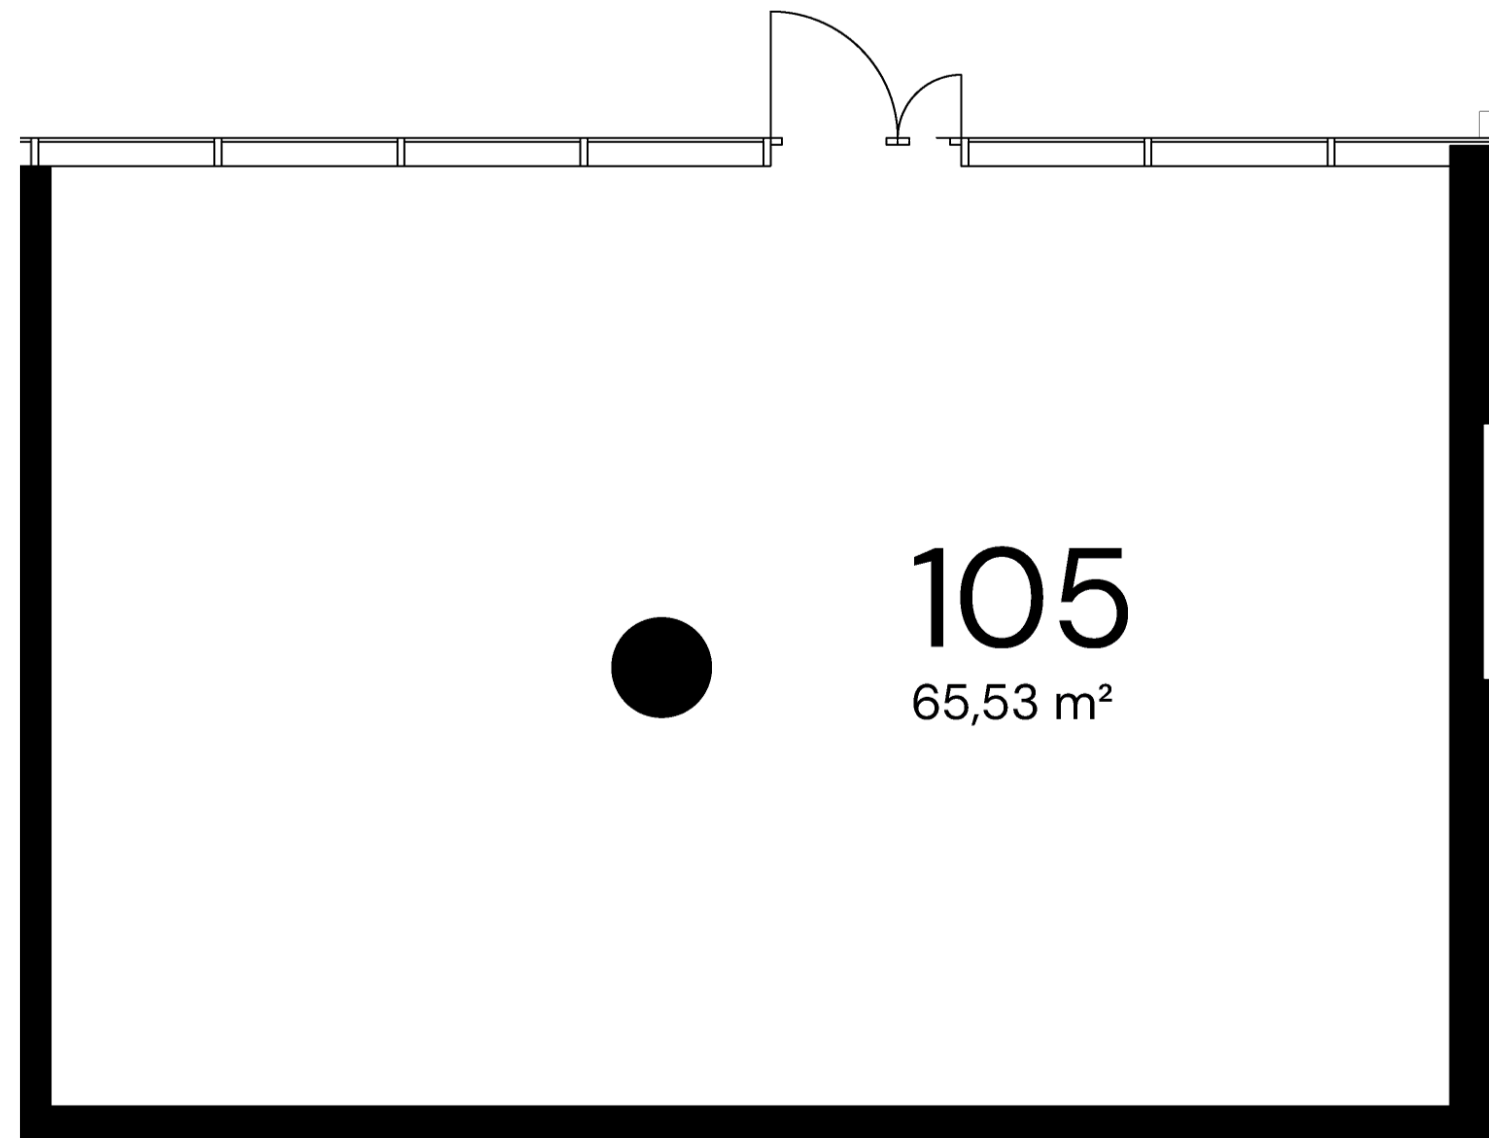

K105

Available commercial premises

Floor 2

Area 65,53 m²

Finishing Partial

compass

Floor plan

Block plan