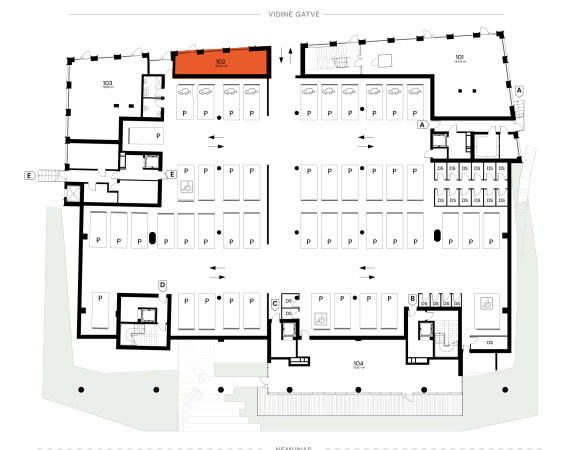

# K102

Available commercial premises

Floor 1

Area 30,94 m<sup>2</sup>

Finishing Partial

 compass

Floor plan

Block plan