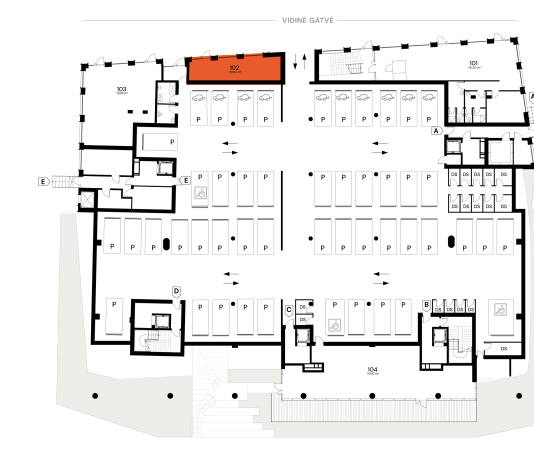

K102

Available commercial premises

Floor 1

Area 30,94 m²

Finishing Partial

 compass

Floor plan

Block plan