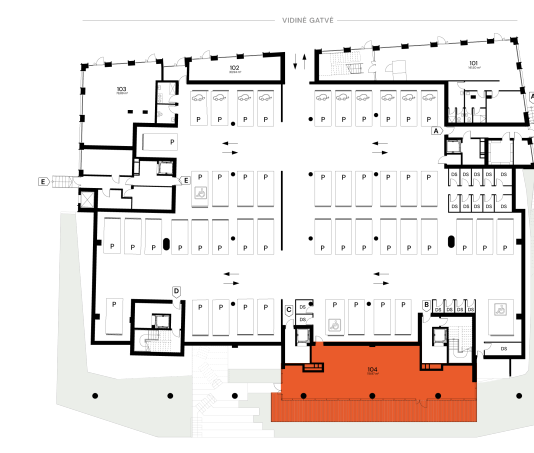

K104

Available commercial premises

Floor 1

Area 119,97 m²

Finishing Partial

compass

Floor plan

Block plan