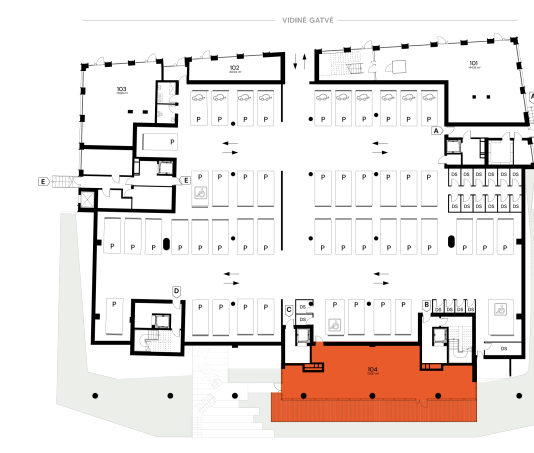

K104

Available commercial premises

Floor 1

Area 119,97 m²

Finishing Partial

compass

Floor plan

Block plan