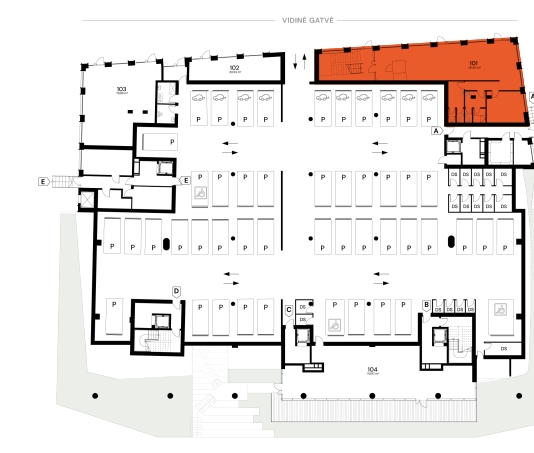

# K101

Available commercial premises

Floor 1

Area 628,95 m<sup>2</sup>

Finishing Partial

Floor plan

Block plan

compass