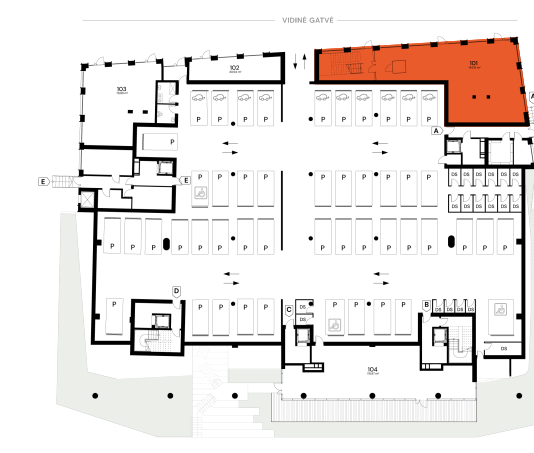

K101

Available commercial premises

Floor 1

Area 645,57 m²

Finishing Partial

Floor plan

Block plan

compass