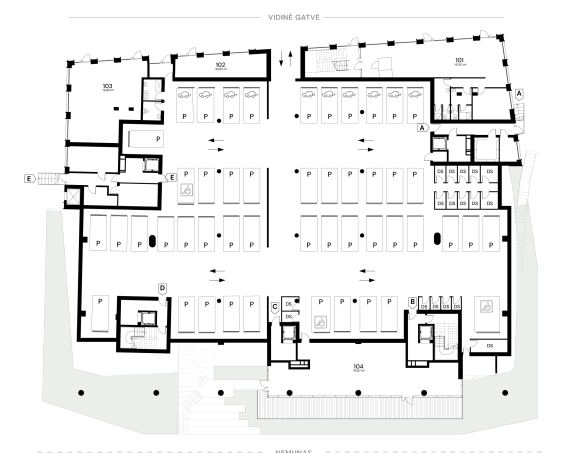

P102

Available commercial premises

Floor 1

Area 104,04 m²

Finishing Partial

compass

Floor plan

Block plan